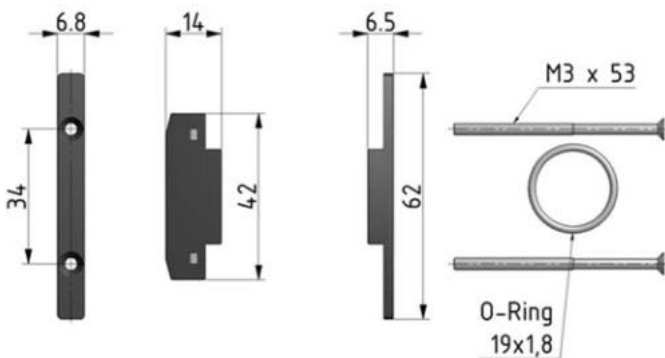

KIT MONTAGGIO

coupling kit

KIT 2K-00

16.313.0

G1/4"-G3/8"

KIT 4K-00

16.333.0

G1/2"

KIT MONTAGGIO CON STAFFA DI FISSAGGIO

coupling kit with mounting bracket

KIT 2K-01

16.314.0

G1/4"-G3/8"

KIT 4K-01

16.334.0

G1/2"