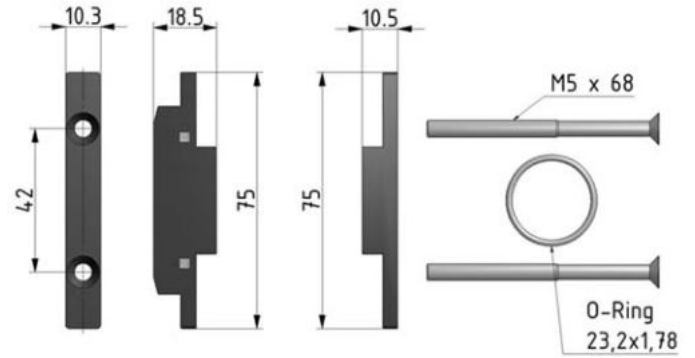

KIT MONTAGGIO

coupling kit

KIT 2K-00

16.313.0

G1/4"-G3/8"

KIT 4K-00

16.333.0

G1/2"

KIT MONTAGGIO CON STAFFA DI FISSAGGIO

coupling kit with mounting bracket

KIT 2K-01

16.314.0

G1/4"-G3/8"

KIT 4K-01

16.334.0

G1/2"